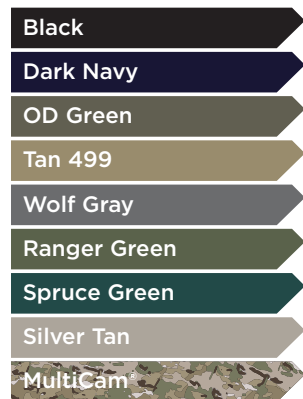

TACTICAL CARRIER

A SYSTEM BUILT FOR YOUR MISSION

RISE Tactical Carrier is a sleek and versatile platform built to handle any mission. Field tested and design influenced by operators, the Tactical Carrier offers a wide range of mission-specific configurations without compromising protection, comfort or mobility. Extensive modular feature sets scale up or down with minimal effort and maximum efficiency.

Constructed with premium, breathable materials that are lightweight and durable, the Tactical Carrier's innovative modular design is driven by Angel Armor's belief that protection should match your current mission, and the next one.

COLOR OPTIONS